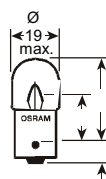

PARKING GLOBES

Part #..... OS5007
EAN 40 50300.....169415
Int category code ECE.....R5W
Rated voltage [V].....12
Rated wattage [W].....5
Base.....BA15s
Normal pack [pcs.].....10

Part #..... OS5627
EAN 40 50300.....173283
Int category code ECE.....R5W
Rated voltage [V].....24
Rated wattage [W].....5
Base.....BA15s
Normal pack [pcs.].....10

Part #..... OS5407
EAN 40 50300.....171326
Int category code ECE.....R5W
Rated voltage [V].....12
Rated wattage [W].....5
Base.....Ba15d
Normal pack [pcs.].....10

Part #..... OS5626
EAN 40 50300.....171340
Int category code ECE.....R5W
Rated voltage [V].....24
Rated wattage [W].....5
Base.....Ba15d
Normal pack [pcs.].....10

Part #..... OS5008
EAN 40 50300.....513539
Int category code ECE.....R10W
Rated voltage [V].....12
Rated wattage [W].....10
Base.....BA15s
Normal pack [pcs.].....10

Part #..... OS5637
EAN 40 50300.....171203
Int category code ECE.....R10W
Rated voltage [V].....24
Rated wattage [W].....10
Base.....BA15s
Normal pack [pcs.].....10