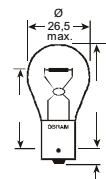

Part #..... OS5637
EAN 40 50300.....171203
Int category code ECE.....R10W
Rated voltage [V].....24
Rated wattage [W].....10
Base.....BA15s
Normal pack [pcs.].....10

Part #..... OS7506
EAN 40 50300.....173221
Int category code ECE.....P21W
Rated voltage [V].....12
Rated wattage [W].....21
Base.....BA15s
Normal pack [pcs.].....10