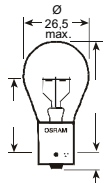

Part #..... OS7511
EAN 40 50300.....173368
Int category code ECE.....P21W
Rated voltage [V].....24
Rated wattage [W].....21
Base.....BA15s
Normal pack [pcs.].....10

Part #..... OS7507
EAN 40 50300.....173481
Int category code ECE.....PY21 W
Rated voltage [V].....12
Rated wattage [W].....21
Base.....BAU15s
Normal pack [pcs.].....10