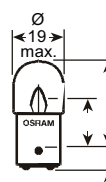

Part #..... OS5627
EAN 40 50300.....173283
Int category code ECE.....R5W
Rated voltage [V].....24
Rated wattage [W].....5
Base.....BA15s
Normal pack [pcs.].....10

Part #..... OS5407
EAN 40 50300.....171326
Int category code ECE.....R5W
Rated voltage [V].....12
Rated wattage [W].....5
Base.....Ba15d
Normal pack [pcs.].....10