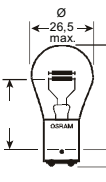

Part #..... OS7510LTS
EAN 40 50300.....173528
Int category code ECE.....PY21W
Rated voltage [V].....24
Rated wattage [W].....21
Base.....BAU15s
Normal pack [pcs.].....10

Part #..... OS7528
EAN 40 50300.....514215
Int category code ECE.....P21/5W
Rated voltage [V].....12
Rated wattage [W].....21/5
Base.....BAY15d
Normal pack [pcs.].....10