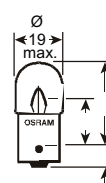

PARKING GLOBES

Part #..... OS5007
EAN 40 50300.....169415
Int category code ECE.....R5W
Rated voltage [V].....12
Rated wattage [W].....5
Base.....BA15s
Normal pack [pcs.].....10

Part #..... OS5627
EAN 40 50300.....173283
Int category code ECE.....R5W
Rated voltage [V].....24
Rated wattage [W].....5
Base.....BA15s
Normal pack [pcs.].....10

Part #..... OS5407
EAN 40 50300.....171326
Int category code ECE.....R5W
Rated voltage [V].....12
Rated wattage [W].....5
Base.....Ba15d
Normal pack [pcs.].....10

Part #..... OS5626
EAN 40 50300.....171340
Int category code ECE.....R5W
Rated voltage [V].....24
Rated wattage [W].....5
Base.....Ba15d
Normal pack [pcs.].....10

Part #..... OS5008
EAN 40 50300.....513539
Int category code ECE.....R10W
Rated voltage [V].....12
Rated wattage [W].....10
Base.....BA15s
Normal pack [pcs.].....10

Part #..... OS5637
EAN 40 50300.....171203
Int category code ECE.....R10W
Rated voltage [V].....24
Rated wattage [W].....10
Base.....BA15s
Normal pack [pcs.].....10