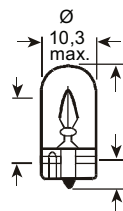

Part #..... OS2841
EAN 40 50300.....170299
Voltage [V].....24
Wattage [W].....3
Diameter d max. [mm].....10,3
Length l max. [mm].....20,7
Length l1 max. [mm].....6,1
Base.....W2,1x9,5d
Standard pack [pcs].....10

Part #..... OS2825
EAN 40 50300.....514307
Voltage [V].....12
Wattage [W].....5
Diameter d max. [mm].....10,3
Length l max. [mm].....20,7
Length l1 max. [mm].....6,1
Base.....W2,1x9,5d
Standard pack [pcs].....10