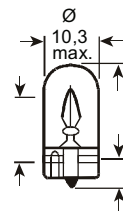

Part #..... OS2741
EAN 40 50300.....169859
Voltage [V].....24
Wattage [W].....1,2
Diameter d max. [mm].....5
Length l max. [mm].....14,5
Length l1 max. [mm].....5,5
Base.....W2x4,6d
Standard pack [pcs].....10

Part #..... OS2820
EAN 40 50300.....170138
Voltage [V].....12
Wattage [W].....2
Diameter d max. [mm].....10,3
Length l max. [mm].....20,7
Length l1 max. [mm].....6,1
Base.....W2,1x9,5d
Standard pack [pcs].....10

Part #..... OS2840
EAN 40 50300.....170251
Voltage [V].....24
Wattage [W].....2
Diameter d max. [mm].....10,3
Length l max. [mm].....20,7
Length l1 max. [mm].....6,1
Base.....W2,1x9,5d
Standard pack [pcs].....10

Part #..... OS2841
EAN 40 50300.....170299
Voltage [V].....24
Wattage [W].....3
Diameter d max. [mm].....10,3
Length l max. [mm].....20,7
Length l1 max. [mm].....6,1
Base.....W2,1x9,5d
Standard pack [pcs].....10