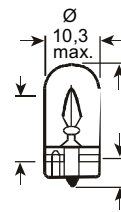

Part #..... OS2741
EAN 40 50300.....169859
Voltage [V].....24
Wattage [W].....1,2
Diameter d max. [mm].....5
Length l max. [mm].....14,5
Length l1 max. [mm].....5,5
Base.....W2x4,6d
Standard pack [pcs].....10

Part #..... OS2820
EAN 40 50300.....170138
Voltage [V].....12
Wattage [W].....2
Diameter d max. [mm].....10,3
Length l max. [mm].....20,7
Length l1 max. [mm].....6,1
Base.....W2,1x9,5d
Standard pack [pcs].....10

Part #..... OS2840
EAN 40 50300.....170251
Voltage [V].....24
Wattage [W].....2
Diameter d max. [mm].....10,3
Length l max. [mm].....20,7
Length l1 max. [mm].....6,1
Base.....W2,1x9,5d
Standard pack [pcs].....10

Part #..... OS2841
EAN 40 50300.....170299
Voltage [V].....24
Wattage [W].....3
Diameter d max. [mm].....10,3
Length l max. [mm].....20,7
Length l1 max. [mm].....6,1
Base.....W2,1x9,5d
Standard pack [pcs].....10