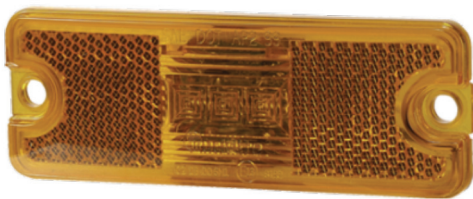

Side Marker

Part #.....[NA91602](#)

9-33 Volt L.E.D Side Marker Lamp (Red/Amber), Black Base & 0.5m Cable

Part #.....[NA91800](#)

10-30 Volt L.E.D Side Marker, External Cabin or Front End Outline Marker Lamp (Amber)

10-30 Volt L.E.D Side Marker, External Cabin or Front End Outline Marker Lamp (Amber)

Part #.....[NA92002](#)

10-30 Volt L.E.D Side Marker Lamp or Front End Outline Marker Lamp (Amber) with 0.5m Cable

With In-built Retro Reflectors

A low profile surface mounted lamp with hard-wired leads

Part #.....[NA91642](#)

9-33 Volt L.E.D Side Direction Indicator Lamp (Amber), Black Base, 0.5m Cable

Part #.....[NA93302](#)

9-33 Volt L.E.D Side Direction Indicator (Cat 5 & 6) with Black Base and 0.5m Cable