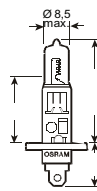

Part #.....OS64211
EAN 40 50300.....524313
Int category code ECE.....H11
Int category code SAE.....H11
Rated voltage [V].....12
Rated wattage [W].....55
Base.....PGJ19-2
Normal pack [pcs.].....10

Part #.....OS64216
EAN 40 50300.....524313
Int category code ECE.....H11
Int category code SAE.....H11
Rated voltage [V].....24
Rated wattage [W].....70
Base.....PGJ19-2
Normal pack [pcs.].....10

HALOGEN HIGH PERFORMANCE LONG LIFE HEADLAMPS

Part #.....OS64150SVS
EAN 40 50300.....001487
International category code.....ECE.H1
International category code.....SAEH1
Rated voltage [V].....12
Rated wattage [W].....55
Base.....P14,5s
Normal pack [pcs.].....10

H1

Part #.....OS64155LTS
EAN 40 50300.....016498
International category code.....ECE..H1
International category code.....SAE.....
Rated voltage [V].....24
Rated wattage [W].....70
Base.....P14,5s
Normal pack [pcs.].....10

Part #.....OS64151SVS
EAN 40 50300.....001494
International category code.....ECE.H3
International category code.....SAEH3
Rated voltage [V].....12
Rated wattage [W].....55
Base.....PK22s
Normal pack [pcs.].....10

Part #.....OS64156LTS
EAN 40 50300.....016535
International category code.....ECE..H3
International category code.....SAE.....
Rated voltage [V].....24
Rated wattage 70
Base.....PK22s
Normal pack [pcs.].....100

Part #.....OS64193SVS
EAN 40 50300.....001470
International category code.....ECE.H4
International category code.....SAE...-
Rated voltage [V].....12
Rated wattage [W].....60/55
Base.....P43t
Normal pack [pcs.].....10