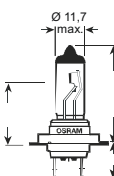

H7

Part #.....OS64215LTS
EAN 40 50300.....386522
International category code.....ECE.H7
International category code.....SAEH7
Rated voltage [V].....24
Rated wattage [W].....70
Base.....PX26d
Normal pack [pcs.].....10