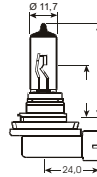

Part #.....OS64211
EAN 40 50300.....524313
Int category code ECE.....H11
Int category code SAE.....H11
Rated voltage [V].....12
Rated wattage [W].....55
Base.....PGJ19-2
Normal pack [pcs.].....10

Part #.....OS64216
EAN 40 50300.....524313
Int category code ECE.....H11
Int category code SAE.....H11
Rated voltage [V].....24
Rated wattage [W].....70
Base.....PGJ19-2
Normal pack [pcs.].....10

HALOGEN HIGH PERFORMANCE LONG LIFE HEADLAMPS

Part #.....OS64150SVS
EAN 40 50300.....001487
International category code.....ECE.H1
International category code.....SAEH1
Rated voltage [V].....12
Rated wattage [W].....55
Base.....P14,5s
Normal pack [pcs.].....10

Part #.....OS64155LTS
EAN 40 50300.....016498
International category code.....ECE..H1
International category code.....SAE.....
Rated voltage [V].....24
Rated wattage [W].....70
Base.....P14,5s
Normal pack [pcs.].....10

Part #.....OS64151SVS
EAN 40 50300.....001494
International category code.....ECE.H3
International category code.....SAEH3
Rated voltage [V].....12
Rated wattage [W].....55
Base.....PK22s
Normal pack [pcs.].....10

Part #.....OS64156LTS
EAN 40 50300.....016535
International category code.....ECE..H3
International category code.....SAE.....
Rated voltage [V].....24
Rated wattage 70
Base.....PK22s
Normal pack [pcs.].....100

Part #.....OS64193SVS
EAN 40 50300.....001470
International category code.....ECE.H4
International category code.....SAE...-
Rated voltage [V].....12
Rated wattage [W].....60/55
Base.....P43t
Normal pack [pcs.].....10