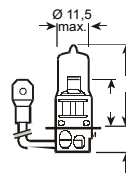

Part #.....OS64211
EAN 40 50300.....524313
Int category code ECE.....H11
Int category code SAE.....H11
Rated voltage [V].....12
Rated wattage [W].....55
Base.....PGJ19-2
Normal pack [pcs.].....10

Part #.....OS64216
EAN 40 50300.....524313
Int category code ECE.....H11
Int category code SAE.....H11
Rated voltage [V].....24
Rated wattage [W].....70
Base.....PGJ19-2
Normal pack [pcs.].....10

HALOGEN HIGH PERFORMANCE LONG LIFE HEADLAMPS

Part #.....OS64150SVS
EAN 40 50300.....001487
International category code.....ECE.H1
International category code.....SAEH1
Rated voltage [V].....12
Rated wattage [W].....55
Base.....P14,5s
Normal pack [pcs.].....10

Part #.....OS64155LTS
EAN 40 50300.....016498
International category code.....ECE..H1
International category code.....SAE.....
Rated voltage [V].....24
Rated wattage [W].....70
Base.....P14,5s
Normal pack [pcs.].....10

Part #.....OS64151SVS
EAN 40 50300.....001494
International category code.....ECE.H3
International category code.....SAEH3
Rated voltage [V].....12
Rated wattage [W].....55
Base.....PK22s
Normal pack [pcs.].....10

H3

Part #.....OS64156LTS
EAN 40 50300.....016535
International category code.....ECE..H3
International category code.....SAE.....
Rated voltage [V].....24
Rated wattage 70
Base.....PK22s
Normal pack [pcs.].....100

Part #.....OS64193SVS
EAN 40 50300.....001470
International category code.....ECE.H4
International category code.....SAE...-
Rated voltage [V].....12
Rated wattage [W].....60/55
Base.....P43t
Normal pack [pcs.].....10