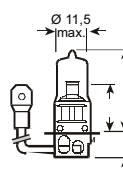

H3

Part #..... OS64151
EAN 40 50300.....001494
International category code.....ECEH3
International category code.....SAEH3
Rated voltage [V].....12
Rated wattage [W].....55
Base.....PK22s
Normal pack [pcs.].....10