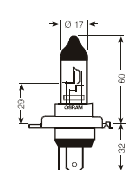

H4

Part #..... OS64193
EAN 40 50300.....001470
International category code.....ECEH4
International category code.....SAEH4
Rated voltage [V].....12
Rated wattage [W].....60/55
Base.....P43t
Normal pack [pcs.].....10