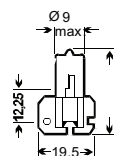

H2

Part #..... OS64173
EAN 40 50300.....016559
International category code.....ECEH2
International category code.....SAE
Rated voltage [V].....12
Rated wattage [W].....55
Base.....X511
Normal pack [pcs.].....10