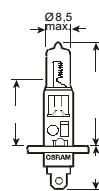

HALOGEN HEADLAMPS WITH REDUCED UV

H1

Part #..... OS64150
EAN 40 50300.....001487
International category code.....ECEH1
International category code..... SAEH1
Rated voltage [V].....12
Rated wattage [W].....55
Base.....P14,5s
Normal pack [pcs.].....10