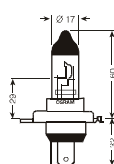

Part #.....OS64211
EAN 40 50300.....524313
Int category code ECE.....H11
Int category code SAE.....H11
Rated voltage [V].....12
Rated wattage [W].....55
Base.....PGJ19-2
Normal pack [pcs.].....10

Part #.....OS64216
EAN 40 50300.....524313
Int category code ECE.....H11
Int category code SAE.....H11
Rated voltage [V].....24
Rated wattage [W].....70
Base.....PGJ19-2
Normal pack [pcs.].....10

HALOGEN HIGH PERFORMANCE LONG LIFE HEADLAMPS

Part #.....OS64150SVS
EAN 40 50300.....001487
International category code.....ECE.H1
International category code.....SAEH1
Rated voltage [V].....12
Rated wattage [W].....55
Base.....P14,5s
Normal pack [pcs.].....10

Part #.....OS64155LTS
EAN 40 50300.....016498
International category code.....ECE..H1
International category code.....SAE.....
Rated voltage [V].....24
Rated wattage [W].....70
Base.....P14,5s
Normal pack [pcs.].....10

Part #.....OS64151SVS
EAN 40 50300.....001494
International category code.....ECE.H3
International category code.....SAEH3
Rated voltage [V].....12
Rated wattage [W].....55
Base.....PK22s
Normal pack [pcs.].....10

Part #.....OS64156LTS
EAN 40 50300.....016535
International category code.....ECE..H3
International category code.....SAE.....
Rated voltage [V].....24
Rated wattage 70
Base.....PK22s
Normal pack [pcs.].....100

Part #.....OS64193SVS
EAN 40 50300.....001470
International category code.....ECE.H4
International category code.....SAE...-
Rated voltage [V].....12
Rated wattage [W].....60/55
Base.....P43t
Normal pack [pcs.].....10

H4