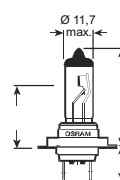

H7

Part #..... OS64210
EAN 40 50300.....332185
International category code.....ECEH7
International category code.....SAEH7
Rated voltage [V].....12
Rated wattage [W].....55
Base.....PX26d
Normal pack [pcs.].....10

Part #..... OS64215
EAN 40 50300.....386522
International category code.....ECEH7
International category code.....SAEH7
Rated voltage [V].....24
Rated wattage [W].....70
Base.....PX26d
Normal pack [pcs.].....10