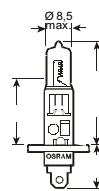

H1

Part #..... OS64155LTS
EAN 40 50300.....016498
International category code.....ECE..H1
International category code.....SAE.....
Rated voltage [V].....24
Rated wattage [W].....70
Base.....P14,5s
Normal pack [pcs.].....10

Part #..... OS64151SVS
EAN 40 50300.....001494
International category code.....ECE.H3
International category code.....SAEH3
Rated voltage [V].....12
Rated wattage [W].....55
Base.....PK22s
Normal pack [pcs.].....10