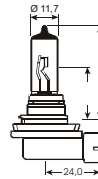

Part #..... OS64216
EAN 40 50300.....524313
Int category code ECE.....H11
Int category code SAE.....H11
Rated voltage [V].....24
Rated wattage [W].....70
Base.....PGJ19-2
Normal pack [pcs.].....10

HALOGEN HIGH PERFORMANCE LONG LIFE HEADLAMPS

Part #..... OS64150SVS
EAN 40 50300.....001487
International category code.....ECE.H1
International category code.....SAEH1
Rated voltage [V].....12
Rated wattage [W].....55
Base.....P14,5s
Normal pack [pcs.].....10