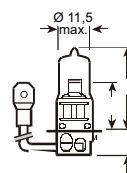

H3

Part #..... OS64156LTS
EAN 40 50300.....016535
International category code.....ECE..H3
International category code.....SAE.....
Rated voltage [V].....24
Rated wattage 70
Base.....PK22s
Normal pack [pcs.].....100

Part #..... OS64193SVS
EAN 40 50300.....001470
International category code.....ECE.H4
International category code.....SAE...-
Rated voltage [V].....12
Rated wattage [W].....60/55
Base.....P43t
Normal pack [pcs.].....10