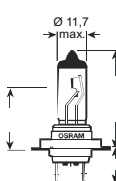

H7

Part #..... OS64215LTS
EAN 40 50300.....386522
International category code.....ECE.H7
International category code.....SAEH7
Rated voltage [V].....24
Rated wattage [W].....70
Base.....PX26d
Normal pack [pcs.].....10